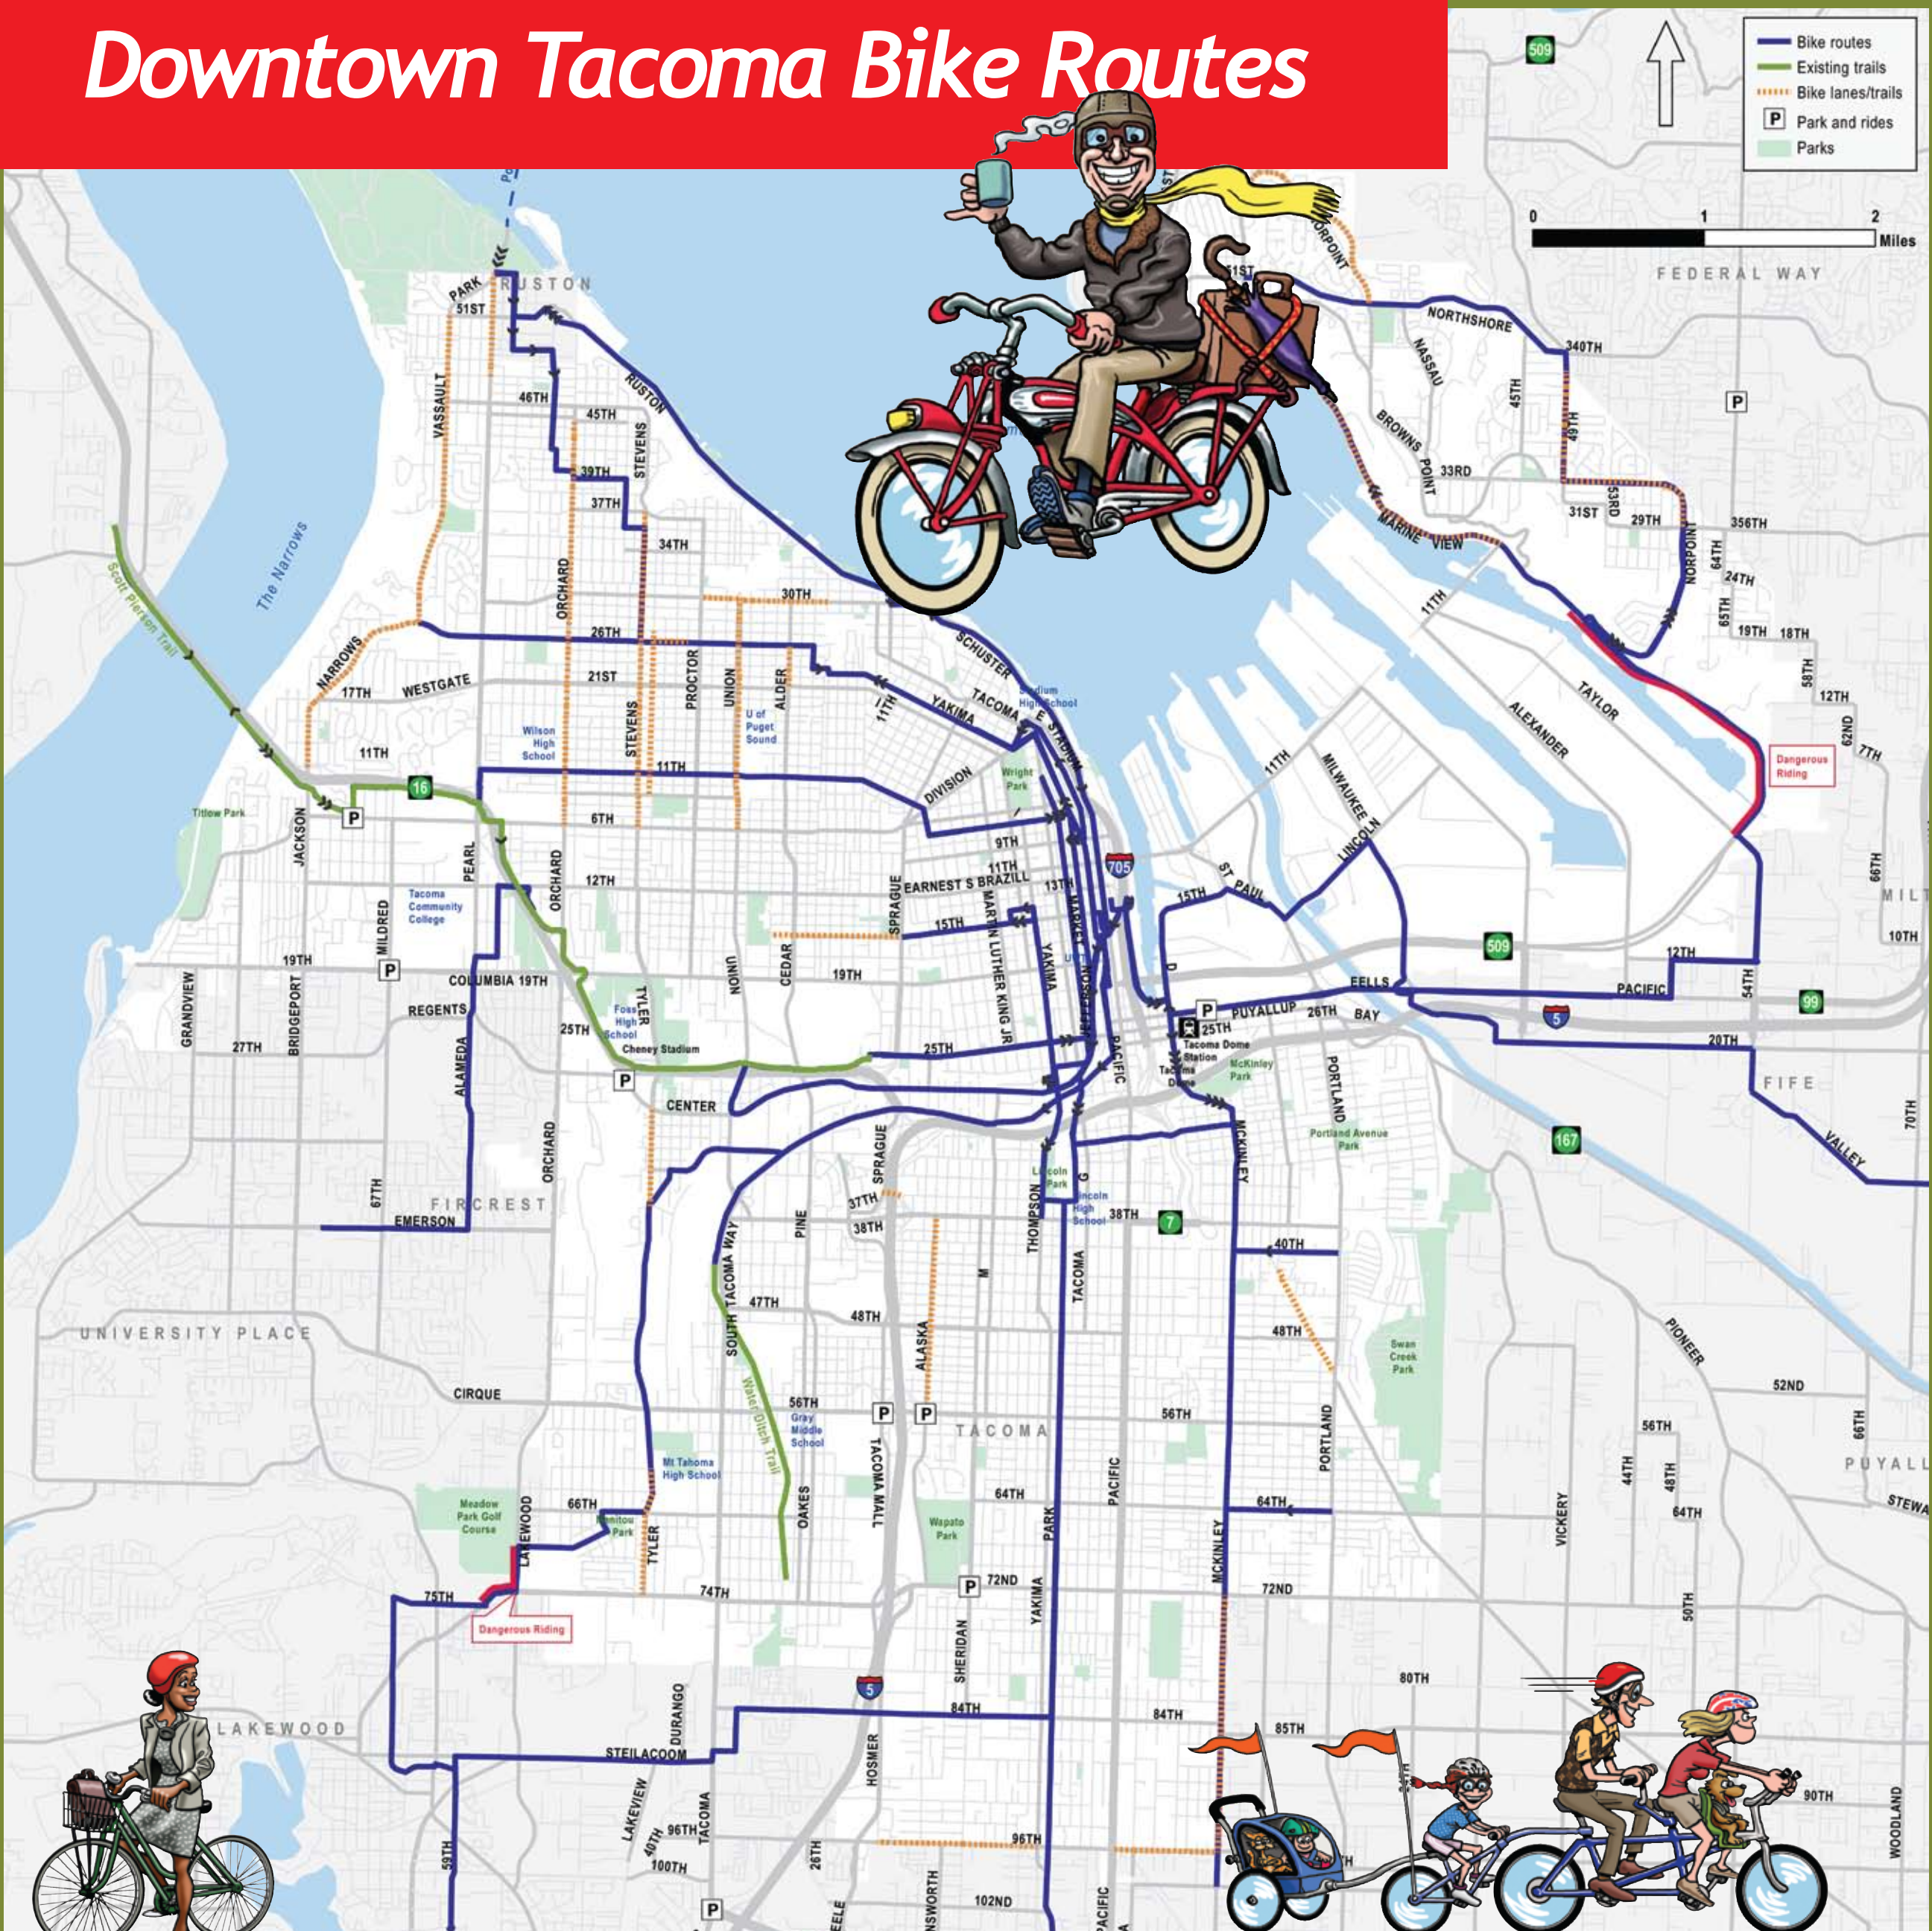

Downtown Tacoma Bike Routes

PierceTrips.com

Protect your best asset: Wear your helmet!

Special thanks to the Tacoma Wheelmen's Bicycle Club and Dave Seago

2009 limited edition bandanna is brought to you by: City of Tacoma, Pierce Transit, Tacoma Wheelmen's Bicycle Club and MultiCare